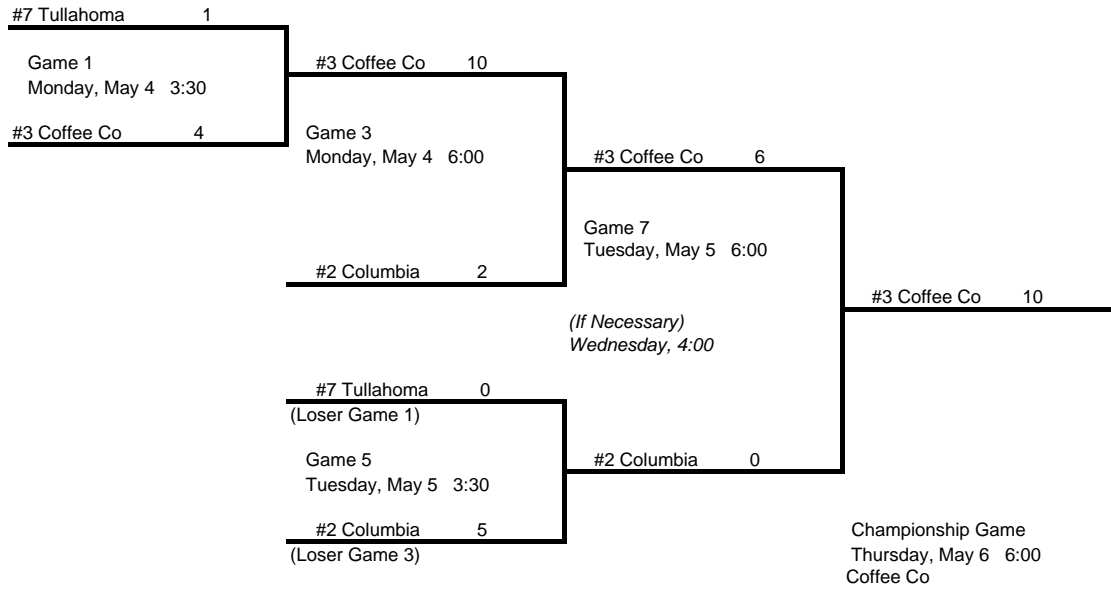

Tullahoma Bracket

2009 8-AAA District Tournament

Lincoln Co Bracket

#3 Coffee Co