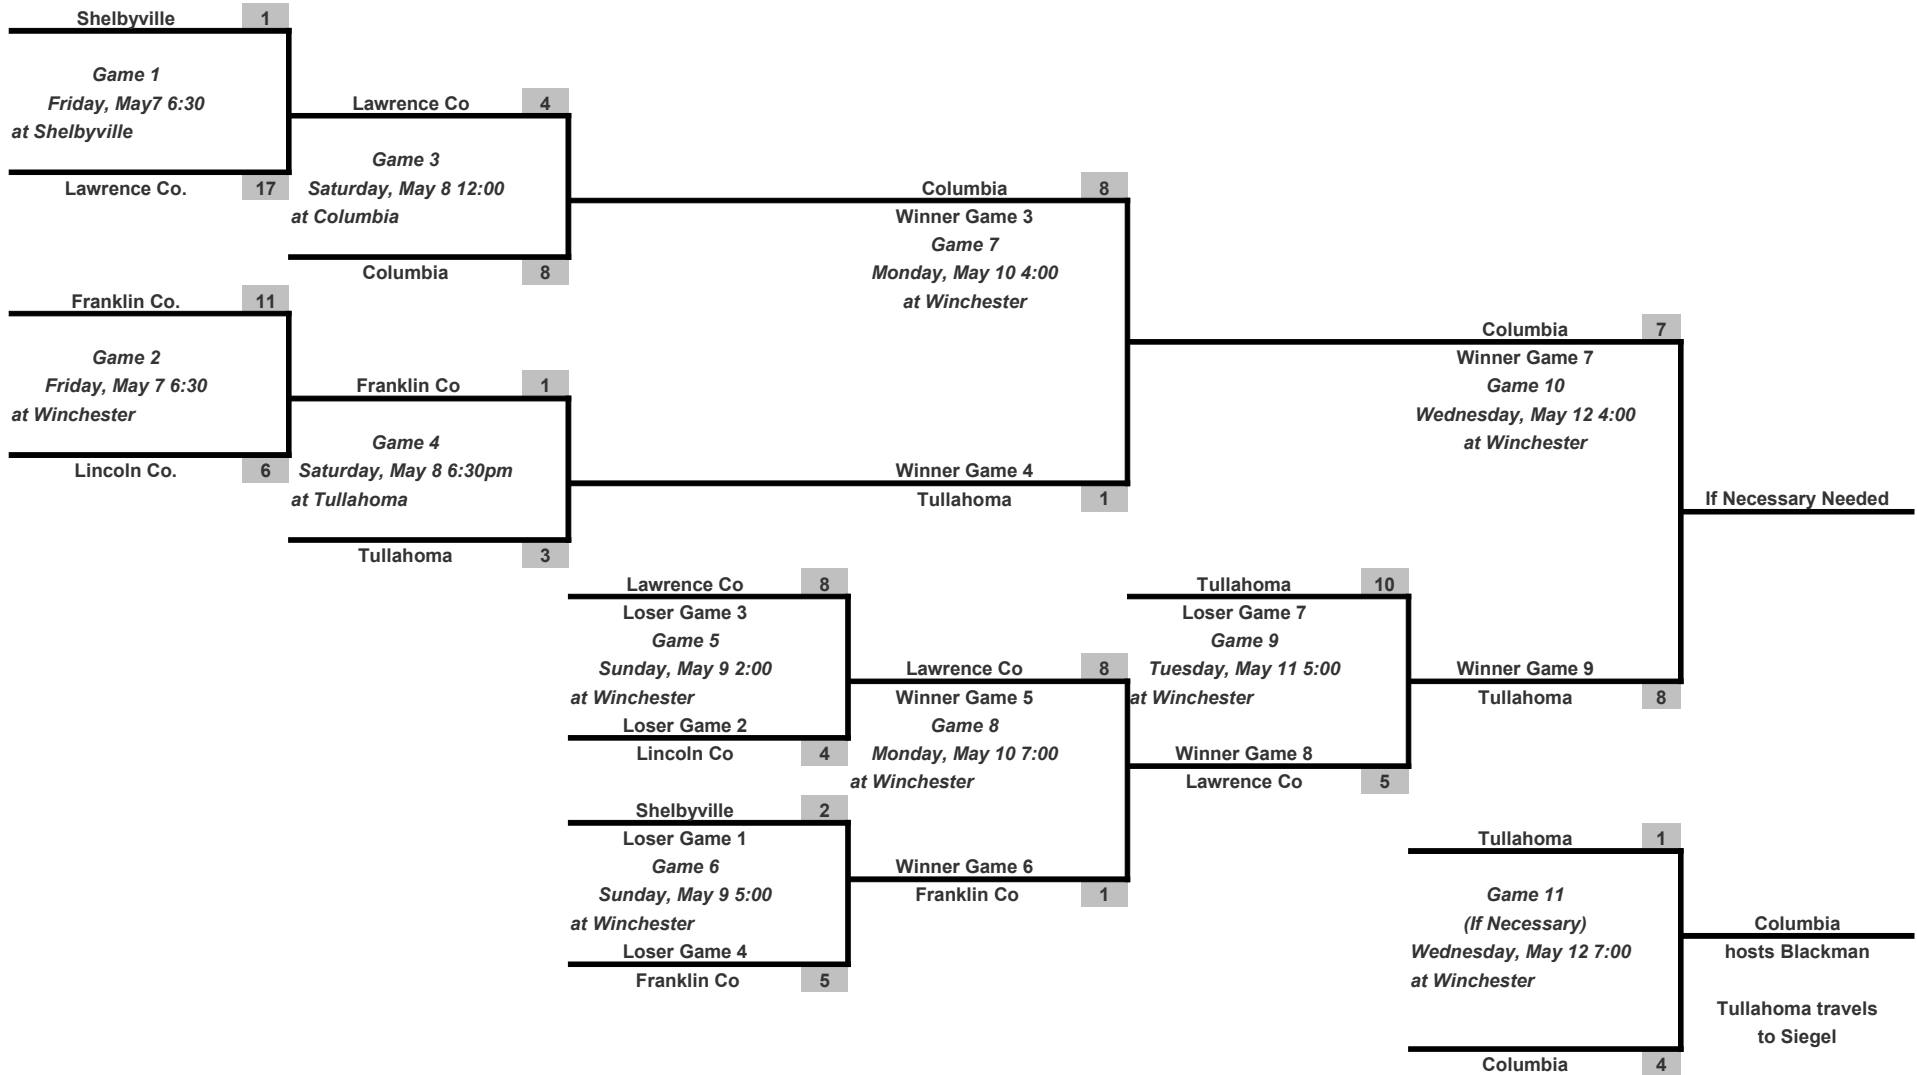

District 8-AAA Tournament 2010

Teams
Columbia Central
Tullahoma
Franklin Co.
Shelbyville Central
Lawrence Co.
Lincoln Co.

Tournament Director
Stanley Bean

Tournament Location
Friday and Saturday - Higher Seed
Sunday thru Wednesday- Franklin Co.

Fill in team names under "Teams" section. Bracket will auto populate teams. Enter scores in small shaded cell to the right of the "Team" name. Bracket will auto populate next games.